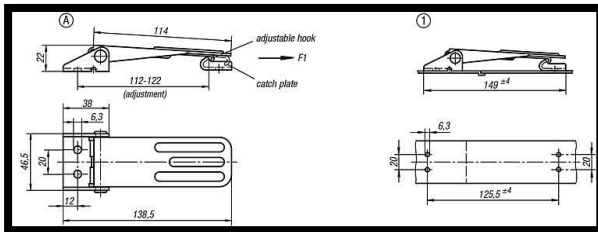

Medium Duty Over Centre Adjustable
Toggle Latch
Part No. GH-48.1631392

Product Description

Adjustable Screw Latch In Stainless No Lock
Length 138mm

Key Features

Overall Length: 138mm
Load Capacity: 400daN

Other Features

Weight: 0.180Kg

Material

Toggle Latch: Stainless Steel

What's In The Bag?

Toggle Latch: GH-48.1631392
Latch Plate:

goodhanduk.co.uk

01908 221 151