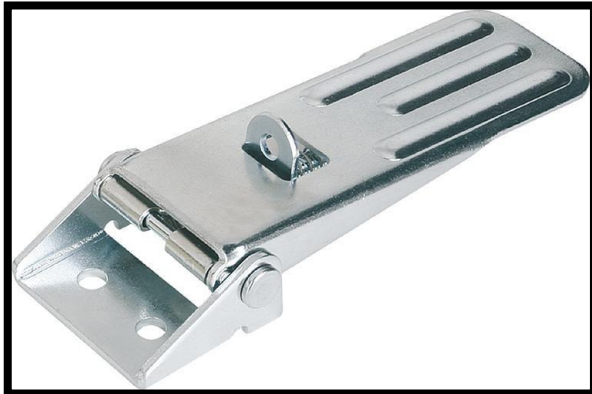

Medium Duty Over Centre Adjustable  
Toggle Latch  
Part No. GH-48.3631392

**GH GoodHand UK**

**Product Description**

Adjustable Screw Latch Stainless Padlock  
Ring Length 138mm

**Key Features**

Overall Length: 138mm  
Load Capacity: 400daN

**Other Features**

Weight: 0.184Kg

**Material**

Toggle Latch: Stainless Steel

**What's In The Bag?**

Toggle Latch: GH-48.3631392  
Latch Plate:

**GH GoodHand UK**

[goodhanduk.co.uk](http://goodhanduk.co.uk)