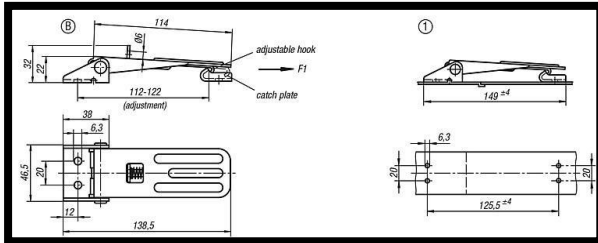

Medium Duty Over Centre Adjustable  
Toggle Latch  
Part No. GH-48.3631392

**GH GoodHand UK**

**Product Description**

Adjustable Screw Latch Stainless Padlock  
Ring Length 138mm

**Key Features**

Overall Length: 138mm  
Load Capacity: 400daN

**Other Features**

Weight: 0.184Kg

**Material**

Toggle Latch: Stainless Steel

**What's In The Bag?**

Toggle Latch: GH-48.3631392  
Latch Plate:

**GH GoodHand UK**

[goodhanduk.co.uk](http://goodhanduk.co.uk)