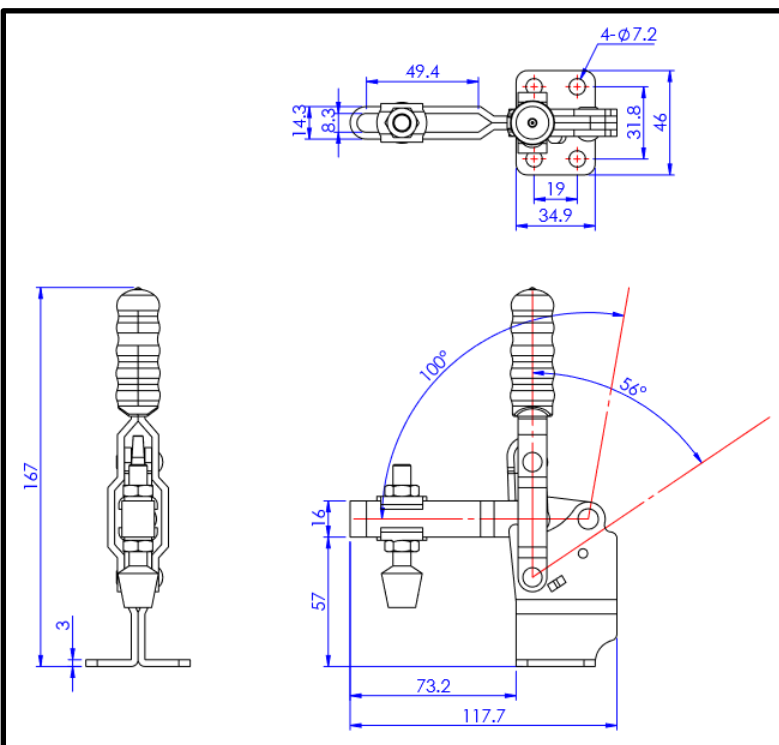

Vertical Toggle Clamp

Part No. GH-12130-HB

Product Description

Vertical Toggle Clamp High Flat
Base Slotted Arm Size 227Kg

Key Features

Overall Height: 167mm
Underarm Height: 57mm
Arm Length: 73.2mm
Holding Force: 227Kg

Other Features

Arm Opens: 100°
Handle Opens: 56°
Weight: 0.40Kg

Material

Clamp: Zinc Plated Mild Steel
Spindle: Neoprene Tipped Steel
Handle: uPVC

What's In The Bag?

GH-12132-HB: Toggle Clamp
2x FW-516: Flanged Washers For 8mm Spindle
FC-086312: M8x63mm Neoprene Tipped Spindle
With Nuts