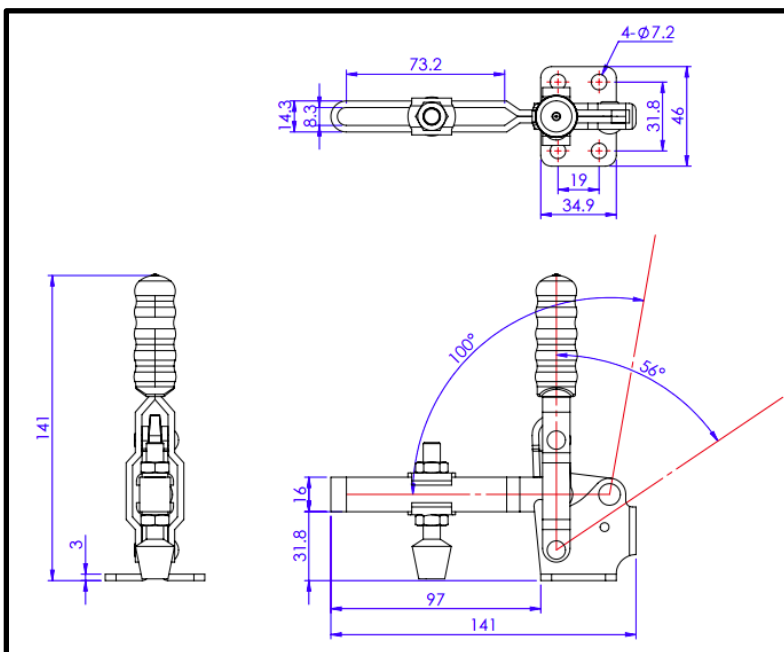

Vertical Toggle Clamp

Part No. GH-12132

Product Description

Vertical Toggle Clamp Flat Base
Long Slotted Arm Size 227Kg

Key Features

Overall Height: 141mm
Underarm Height: 31.8mm
Arm Length: 97mm
Holding Force: 227Kg

Other Features

Arm Opens: 100°
Handle Opens: 56°
Weight: 0.37Kg

Material

Clamp: Zinc Plated Mild Steel
Spindle: Neoprene Tipped Steel
Handle: uPVC

What's In The Bag?

GH-12132: Toggle Clamp
2x FW-516: Flanged Washers For 8mm Spindle
FC-086312: M8x63mm Neoprene Tipped Spindle
With Nuts