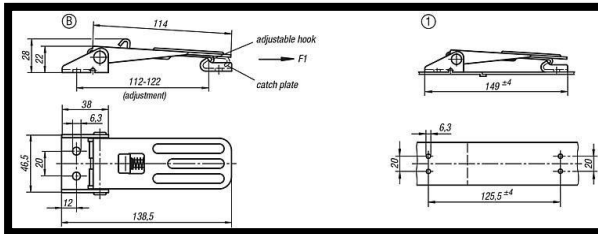

Medium Duty Over Centre Adjustable  
Toggle Latch  
Part No. GH-48.2631391

**GH GoodHand UK**

**Product Description**

Adjustable Screw Latch In Steel Safety Clip  
Length 138mm

**Key Features**

Overall Length: 138mm  
Load Capacity: 400daN

**Other Features**

Weight: 0.184Kg

**Material**

Toggle Latch: Steel

**What's In The Bag?**

Toggle Latch: GH-48.2631391  
Latch Plate:

**GH GoodHand UK**

[goodhanduk.co.uk](http://goodhanduk.co.uk)