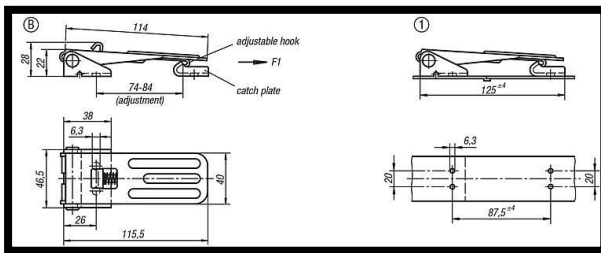

Medium Duty Over Centre Adjustable
Toggle Latch
Part No. GH-49.2631162

Product Description

Adjustable Screw Latch In Stainless Safety
Clip Length 115mm

Key Features

Overall Length: 115mm
Load Capacity: 400daN

Other Features

Weight: 0.185Kg

Material

Toggle Latch: Stainless Steel

What's In The Bag?

Toggle Latch: GH-49.2631162
Latch Plate:

goodhanduk.co.uk

01908 221 151