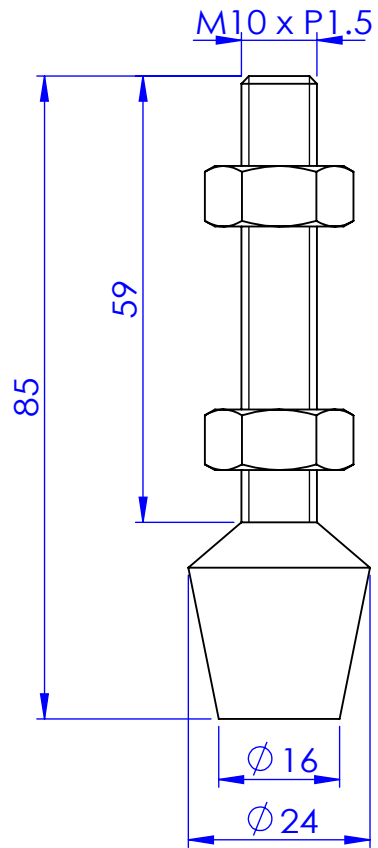

Cushion Tipped Spindles Bonded

Unit: mm

Scale: 1:1

 **Good Hand Enterprise Co., Ltd**

TITLE:

DWG NO. GH-FC-108515-SS

A4