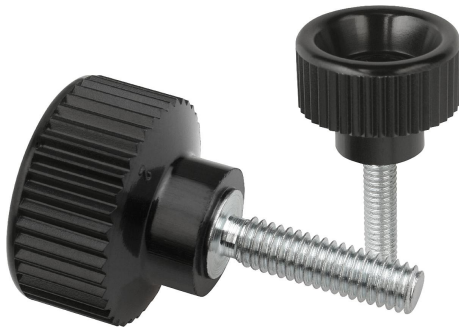

## Knurled screws plastic

### Item description/product images

### Description

**Material:**  
Black thermoset PF 31.  
Screw steel.

**Version:**  
Screw electro zinc-plated.