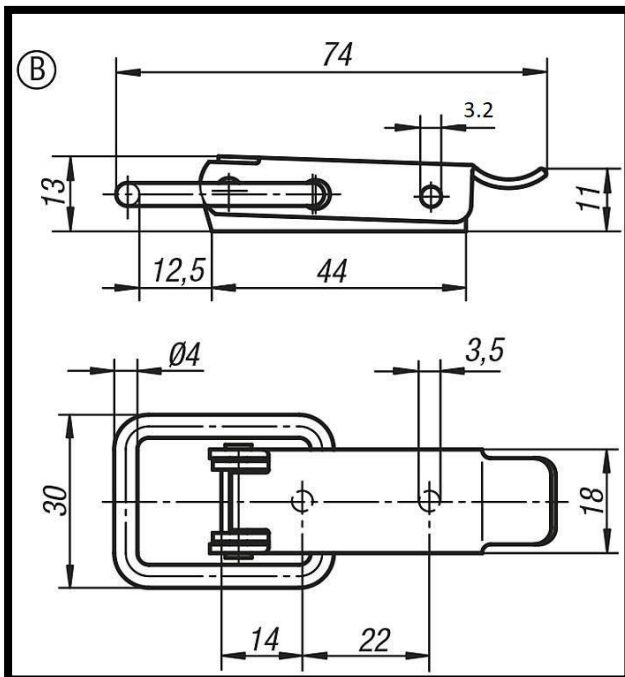

Light Duty In Line Toggle Latch
Part No. GH-44.2350742

GH GoodHand UK

Product Description

Light Duty Toggle Latch In Stainless Form B
Length 74mm

Key Features

Overall Length: 74mm
Load Capacity: 200daN

Other Features

Weight: 0.038Kg

Material

Toggle Latch: Steel

What's In The Bag?

Toggle Latch: GH-44.2350742
Latch Plate:

GH GoodHand UK

goodhanduk.co.uk

01908 221 151

Light Duty In Line Toggle Latch
Part No. GH-44.2350742

GH GoodHand UK

GH GoodHand UK

goodhanduk.co.uk

01908 221 151