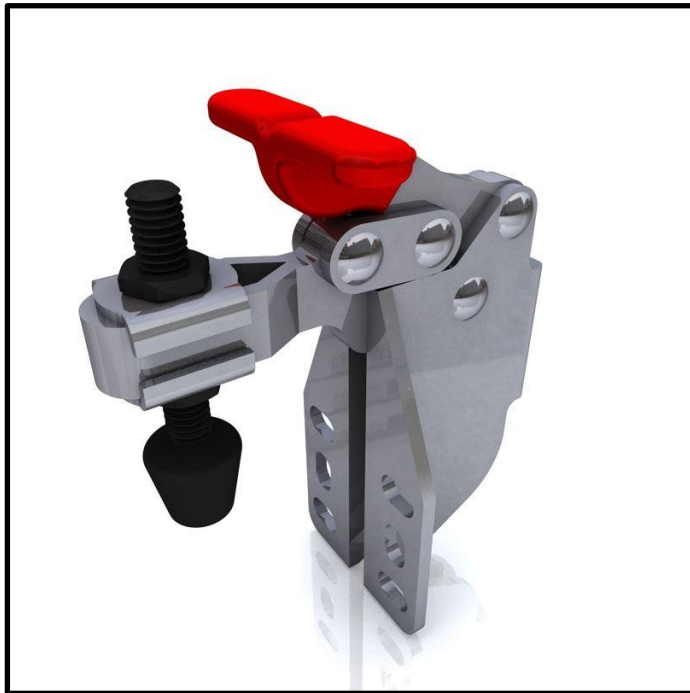

# Vertical Toggle Clamp

Part No. GH-13007-SM

## Product Description

Vertical Toggle Clamp Side  
Mounting Slotted Arm Size 150Kg

## Key Features

Overall Height: 116mm  
Underarm Height: 77.8mm  
Arm Length: 50.1mm  
Holding Force: 150Kg

## Material

Clamp: Zinc Plated Mild Steel  
Spindle: Neoprene Tipped Steel  
Handle: uPVC