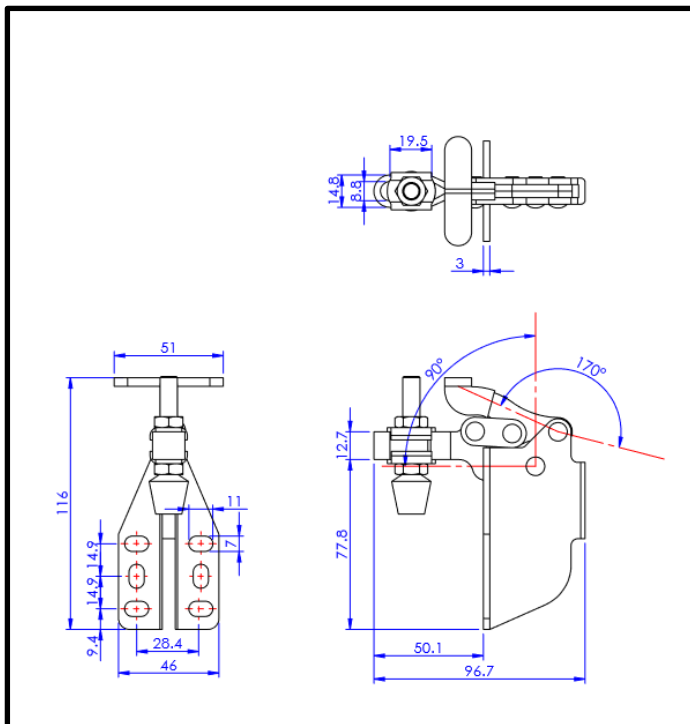

goodhanduk.co.uk

01908 221 151