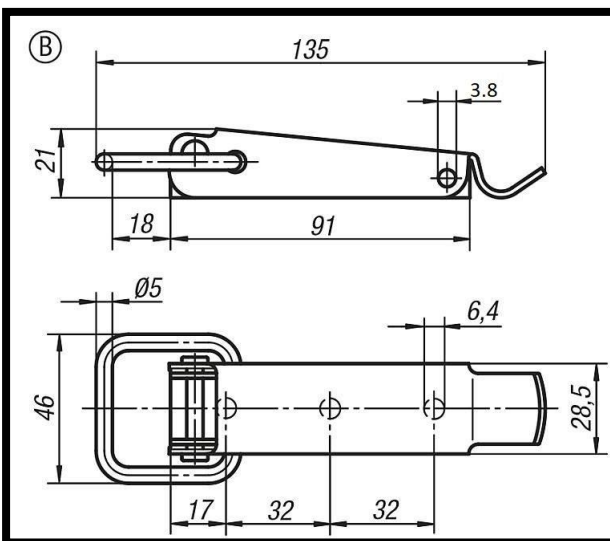

Medium Duty In Line Toggle Latch
Part No. GH-45.2641351

Product Description

Light Duty Toggle Latch In Steel Form B
Length 135mm

Key Features

Overall Length: 135mm
Load Capacity: 300daN

Other Features

Weight: 0.164Kg

Material

Toggle Latch: Steel

What's In The Bag?

Toggle Latch: GH-45.2641351
Latch Plate:

goodhanduk.co.uk

01908 221 151