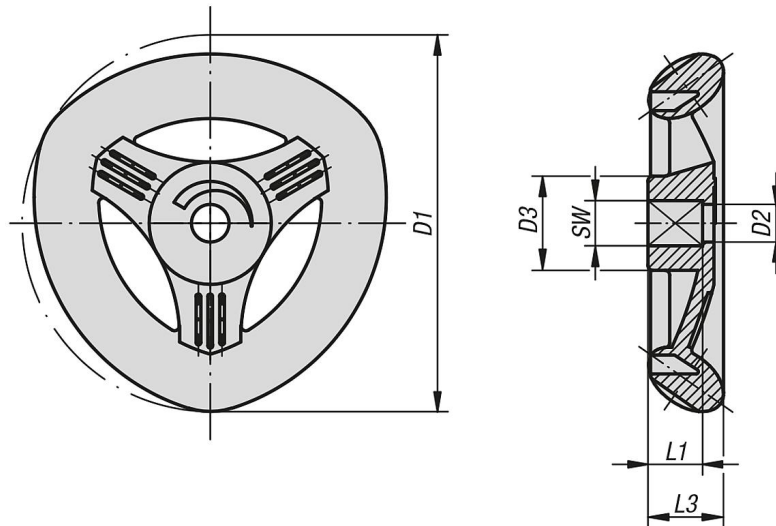

Deltawheels

Item description/product images

Description

Product description:

NOVO grip Deltawheels lend your ideas a concrete form and definite shape. Apart from being attractive, the delta form of these handwheels also offers a really comfortable and secure grip.

Material:

Fibreglass reinforced thermoplastic.

Note:

Δ Add the desired colour here. No colour code is required for black grey.

Drawings

Overview of items

Deltawheels

Order No.	Main colour	D1	D2	D3	L1	L3	Square socket SW
K0275.05005	black grey RAL 7021	50	5	12,5	7,3	10	5
K0275.050051	signal green RAL 6032	50	5	12,5	7,3	10	5
K0275.050052	red RAL 3020	50	5	12,5	7,3	10	5
K0275.050053	rape yellow RAL 1021	50	5	12,5	7,3	10	5
K0275.050054	traffic blue RAL 5017	50	5	12,5	7,3	10	5
K0275.05006	black grey RAL 7021	50	5	12,5	7,3	10	6
K0275.050061	signal green RAL 6032	50	5	12,5	7,3	10	6
K0275.050062	red RAL 3020	50	5	12,5	7,3	10	6
K0275.050063	rape yellow RAL 1021	50	5	12,5	7,3	10	6
K0275.050064	traffic blue RAL 5017	50	5	12,5	7,3	10	6
K0275.06306	black grey RAL 7021	63	5	15,8	9	12,6	6