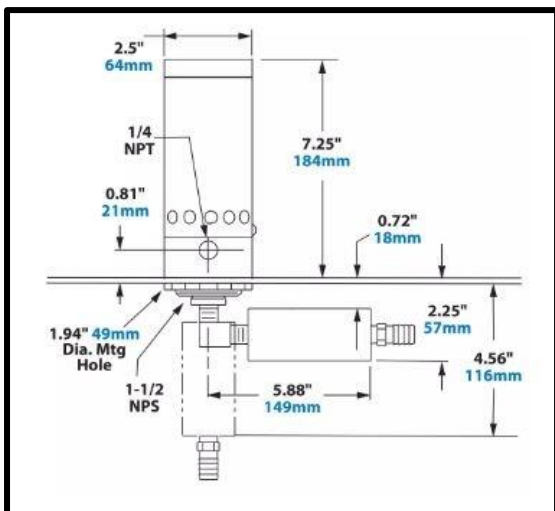

NEMA 4X Cabinet Cooler
With Thermostat
Part No. 4880SS-240

Product Description

NEMA 4X Dual Cabinet Cooler System, with 120 VAC Thermostat Control, 5600 Btu/hr, compressed air filter included

Key Features

Air Consumption: 2266L/m
Cooling Capacity: 5600Btu/hr
Sound Level: 85dBA
Material: Stainless Steel

****All measurements based on 6.9Bar air pressure with optional muffler installed****

What's In The Bag?