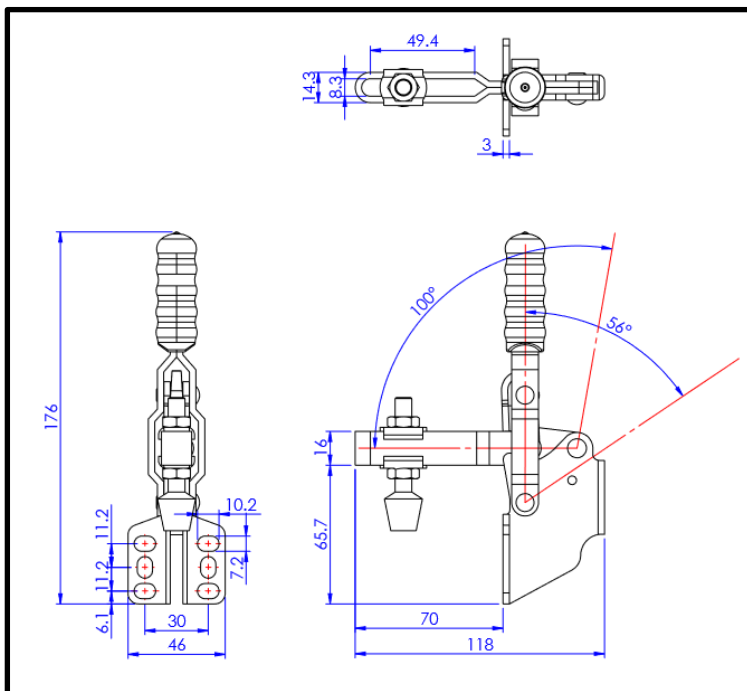

Vertical Toggle Clamp
Part No. GH-12130-SM

Product Description

Vertical Toggle Clamp Side
Mounting Slotted Arm Size 227Kg

Key Features

Overall Height: 176mm
Underarm Height: 65.7mm
Arm Length: 70mm
Holding Force: 227Kg

Other Features

Arm Opens: 100°
Handle Opens: 56°
Weight: 0.395Kg

Material

Clamp: Zinc Plated Mild Steel
Spindle: Neoprene Tipped Steel
Handle: uPVC

What's In The Bag?

GH-12130-SM: Toggle Clamp
SA-065010: M8x53mm Neoprene Tipped
Spindle With Nuts
2x FW-516: Flanged Washers For M8 Spindles