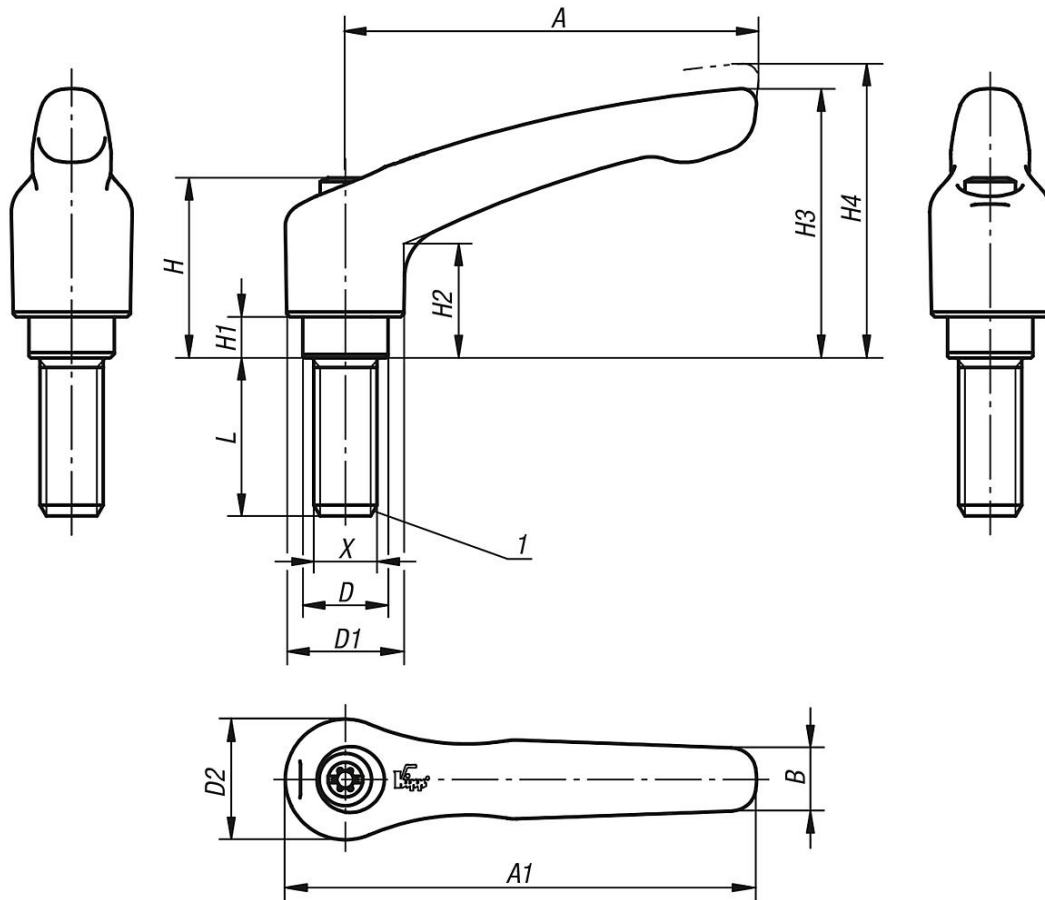

### Description

**Material:**

Handle die-cast zinc DIN EN 12844.

Steel parts stainless steel 1.4305.

**Version:**

Handle powder-coated or high-gloss chromed.

Steel parts bright.

**Note:**

Dimension "H1" available in other lengths at extra charge.

**Drawing reference:**

1) flat point DIN EN ISO 4753

Clamping levers external thread, steel parts stainless steel

Item description/product images

---

Clamping levers external thread, steel parts stainless steel

Item description/product images

Drawings

Overview of items

## Clamping levers external thread, steel parts stainless steel