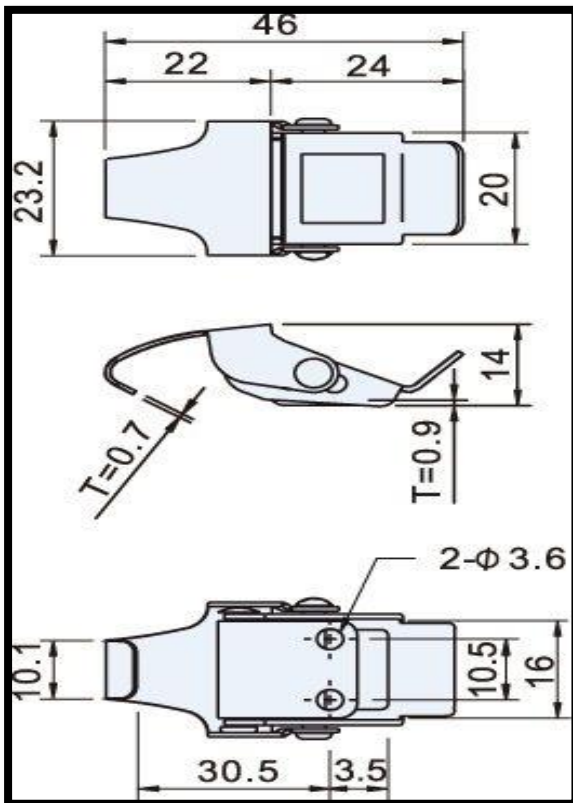

Light Duty Toggle Latch  
Part No. C-3430

**Product Description**

Light Duty Latch No Catch Plate Nickel Plated  
L=46mm

**Key Features**

Overall Length: 46mm  
Load Capacity: daN

**Other Features**

Weight: 0.016Kg

**Material**

Toggle Latch: Nickel Plated Steel

**What's In The Bag?**

Toggle Latch: C-3430  
Latch Plate:

[goodhanduk.co.uk](http://goodhanduk.co.uk)

01908 221 151

Light Duty Toggle Latch  
Part No. C-3430

**GH GoodHand UK**