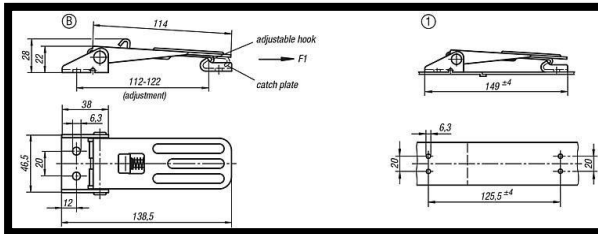

Medium Duty Over Centre Adjustable  
Toggle Latch  
Part No. GH-48.2631392

**GH GoodHand UK**

**Product Description**

Adjustable Screw Latch In Stainless Safety  
Clip Length 138mm

**Key Features**

Overall Length: 138mm  
Load Capacity: 400daN

**Other Features**

Weight: 0.185Kg

**Material**

Toggle Latch: Stainless Steel

**What's In The Bag?**

Toggle Latch: GH-48.2631392  
Latch Plate:

**GH GoodHand UK**

[goodhanduk.co.uk](http://goodhanduk.co.uk)